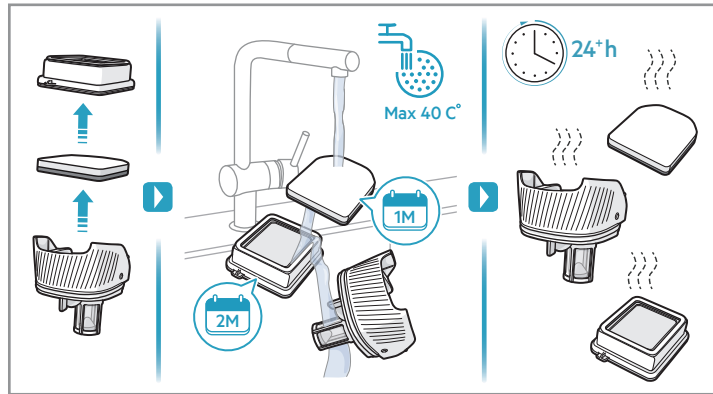

www.aeg.com
 ? support.emea.aeg.com

** QX6 : ADS-13G-22 25013GPG
 ** QX7/QX7-P : KSC-18W-350050HE
 ** QX6 UK : ADS-13G-22 25013GPB
 ** QX7/QX7-P UK : KSC-18W-350050HK

⚠ Please handle battery pack installation with care. The new battery pack must come from AEG or an authorized service center.