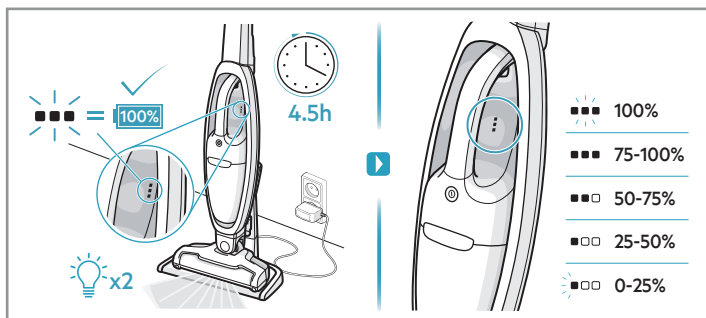

www.aeg.com
 ? support.emea.aeg.com

** QX6 : ADS-13G-22 25013GPG
 ** QX7/QX7-P : KSC-18W-350050HE
 ** QX6 UK : ADS-13G-22 25013GPB
 ** QX7/QX7-P UK : KSC-18W-350050HK

⚠ Please handle battery pack installation with care. The new battery pack must come from AEG or an authorized service center.